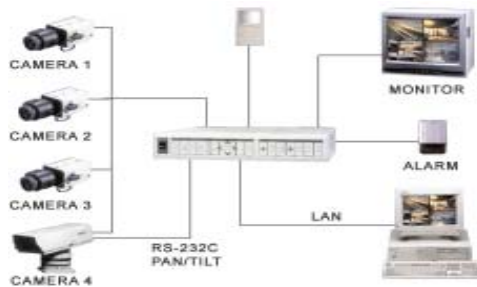

Intelligent CCTV Monitoring System

with ICMS Software

Features: -

- High resolution pan/tilt/zoom, fixed, night vision and thermal imaging cameras
- Digital Video Recording Systems up to 400 fps
- Interfaced to other PPK Technology solutions
- Video transmission with state-of-the-art compression technologies
- Wide range of applications

Specifications

Model Number	SYS352-005D
Standards	IEEE 802.3, H.323, H.263, H.261
Video Compression	MPEG4, MPEG2, MJPEG, Wavelet, Delta
Ports	RS-232, RS-485, SCSI, BNC, Dry/Wet, Contacts, 10Base-T, 10Base-FL
Cabling	RG-59, RG-11, RG-6, UTP, Cat5e, multicore, PVC/SWA/PVC, multimode or singlemode fiber, copper twisted pair.
OS Support	Windows 2000/XP
Network Protocols	IEEE 802.3, TCP/IP

Environmental

Dimensions (W x D x H)	Based on equipment used
Operating Temp.	32° F to 104° F (0° C to 40° C)
Storage Temp.	-4° F to 158° F (-20° C to 70° C)
Operating Humidity	10% to 85%, Non- Condensing
Storage Humidity	5% to 90%, Non - Condensing

PPK Technology Sdn Bhd (47508-D)
Wisma PPK,
Lot 2354, Jalan Sungai Putat,
Batu Berendam, 75150 Melaka, Malaysia.

Tel: +60 (6) 317-6828
Fax: +60 (6) 317-6854
E-mail : ppktech@po.jaring.my
Website : <http://www.ppktech.net>

PPK Technology products are available nationwide in Malaysia or overseas through selected agents. Products can be supplied, installed, configured and tested by PPK Technology or an approved contractor. For a complete list of products and services available and technical support staff, contact our office or visit our worldwide web at <http://www.ppktech.net>

Minimum Requirements

There are no minimum requirements although general pointers are as follows: -

- Existing cabling infrastructure may be used for video transmission
- Type of equipment depends on system application
- Site-visit and preliminary study is conducted before giving proposal

Package Contents

Depends on customer application however it generally consists of: -

- CCTV image capture devices
- Digital Video Recording System
- CCTV Software
- Video Transmission Equipment
- Cabling and Accessories